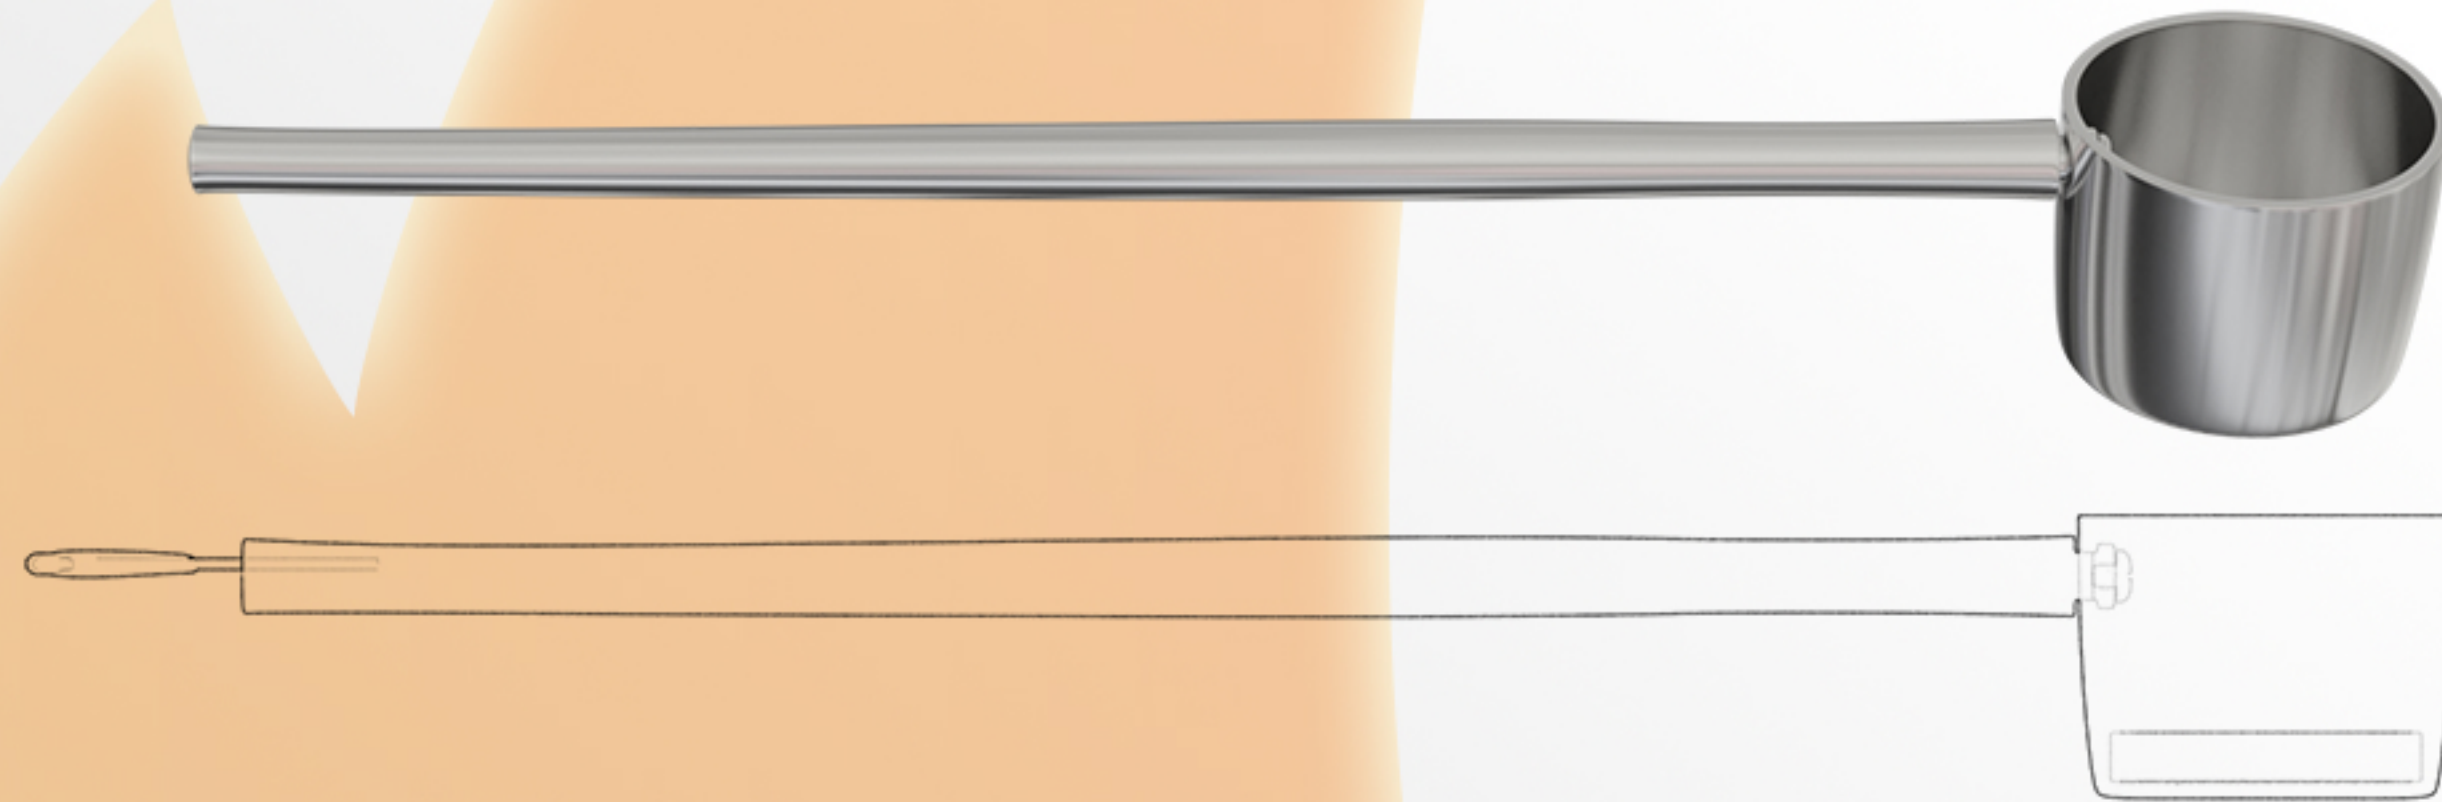

SMOKE PELLET AND MATCH HOLDER (SP-H)

The safe way to use smoke pellets and matches.

Engineered from high-grade, light-weight aluminium.

- 🔥 Not for use with encapsulated smoke pellets.
- 🔥 The smoke pellet and match holder is detachable for cleaning and for replacement purposes.
- 🔥 4mm hole in handle to accommodate standard smoke matches.